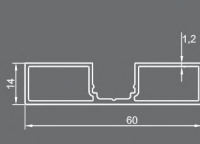

SD-8006D

ΚΑΡΕ ΠΕΡΙΦΡΑΞΗΣ 60X14
Fencing Square 60x14