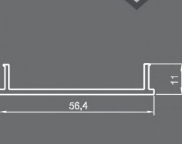

#### SD-8004C

ΚΑΠΑΚΙ ΚΟΛΩΝΑΣ  
60X60 Cover for column  
60x60