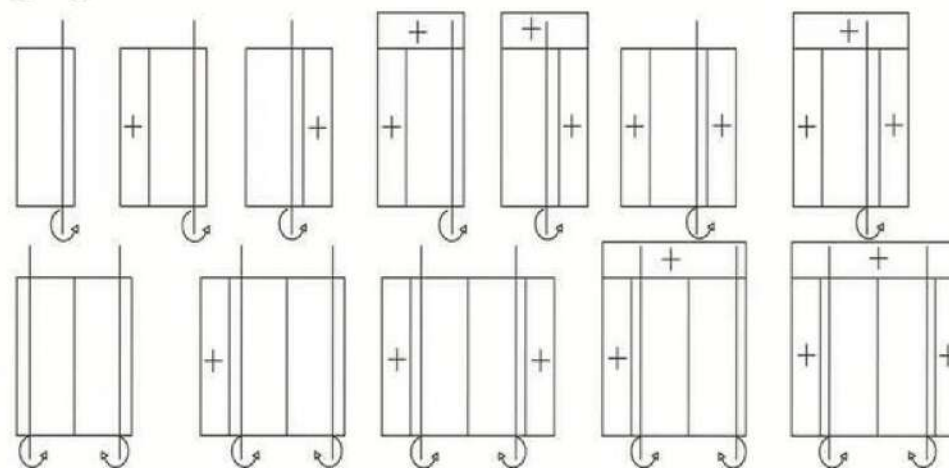

Typologies